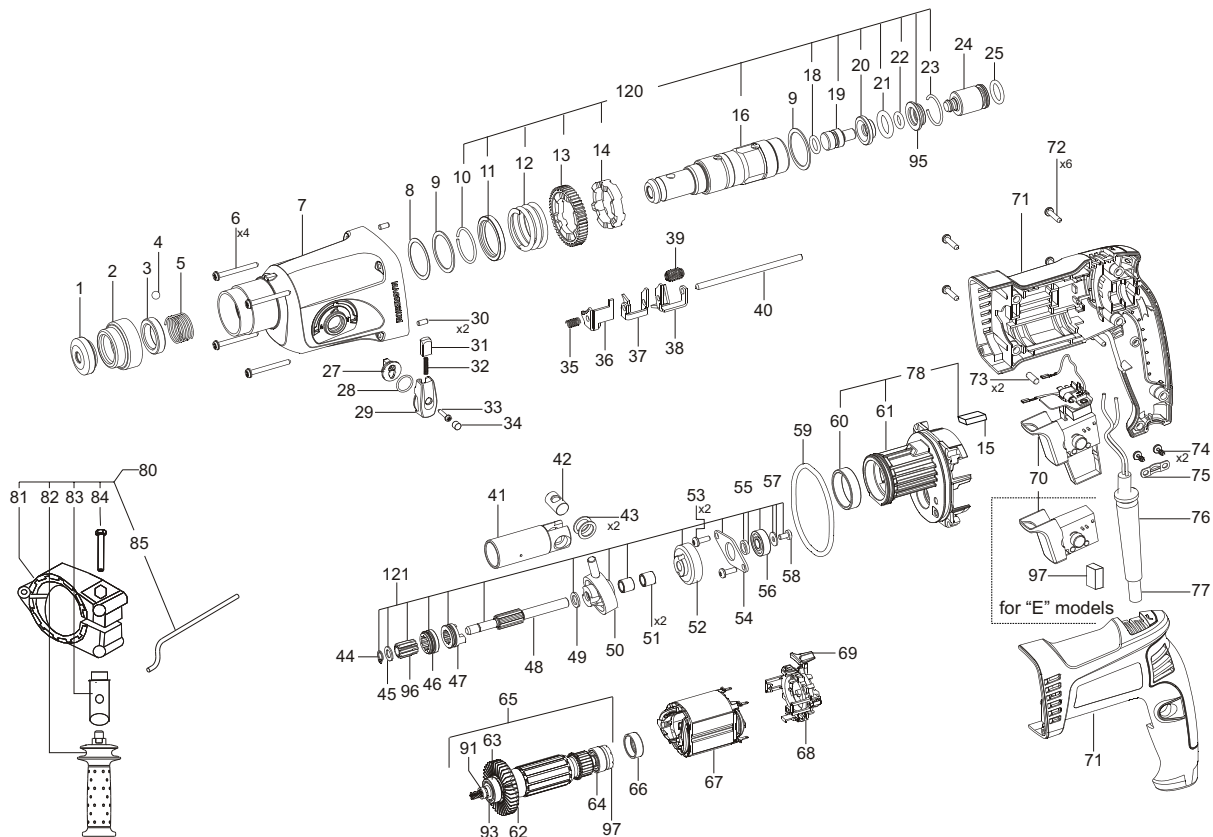

* - till 27.Apr.2014; ** - till 28.Nov.2013

141604

142113